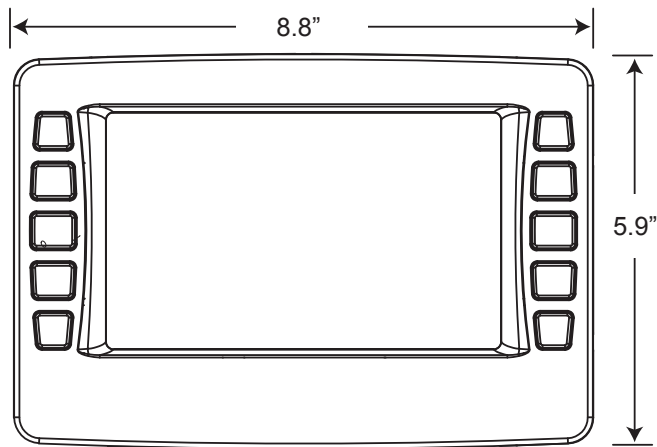

88 Village Street
 Penacook, NH 03303
 603.753.6362
 Toll-free: 800.451.8255
 Fax: 603.753.6201

Made in the USA

fm-001-0095 rev B 01/2015

SAE J1939

www.FariaBeede.com

Dimensions

Mach-7

Mach-4

Dimensions are subject to change. The dimensions depicted in the illustration may change without warning. These dimensions should be used for reference only.