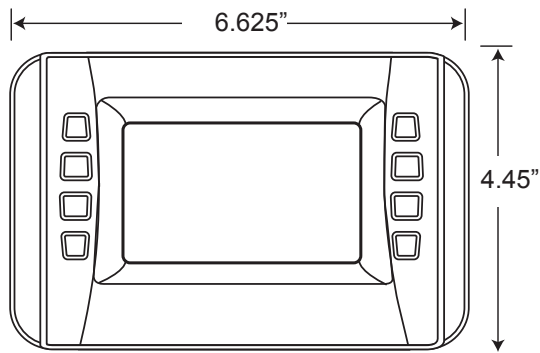

88 Village Street
 Penacook, NH 03303
 603.753.6362
 Toll-free: 800.451.8255
 Fax: 603.753.6201

Made in the USA

fm-001-0095 rev B 01/2015

SAE J1939

www.FariaBeede.com

Dimensions

Mach-7

Mach-4

Dimensions are subject to change. The dimensions depicted in the illustration may change without warning. These dimensions should be used for reference only.