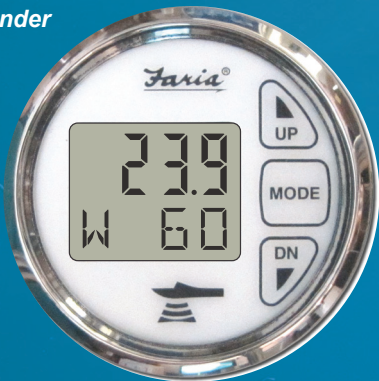

Depth Sounders

Features:

- Depth Range: 61 meters (199 feet)
- Deep and Shallow water alarms
- Programmable Keel off-set
- Automatic Gain control
- Back lighting for maximum night vision;
- **Blue, White and Red LEDs** available
- Metric or US standard units
- Easy to install!

Dual Temp Depth Sounder displays Outside Air temperatures and Water temperatures from 32° F to 200 °F.

The Faria Depth Sounder is **available in all Faria Styles**, including Gold, Titanium, Polished Stainless Steel, Dress White, Euro, Kronos and many others.

Dual Temperature Depth Sounder

Depth Sounder

Harnesses and connectors included.
Fits a standard 2 1/16" gauge mounting hole.

Accuracy at High Speeds

Faria Engineers have incorporated the latest microprocessor technology and proprietary software designed to take advantage of Air Mar's high performance transducers. As a result this depth sounder outperforms all others on the market in its high speed capabilities and accuracy when faced with various bottom conditions.

The Depth Sounders from Faria offer a 199 foot (61m) depth capability, with an automatic gain control, backlighting for maximum night vision, keel offset, and deep and shallow water alarms.

Depth can be read in meters, and feet. With its oversized back-lit display depth can be easily read in any condition. Audible and Visual alarms let the boater know when a shallow or deep water condition exist. A programmable keel offset lets you adjust the offset from the keel at the display.