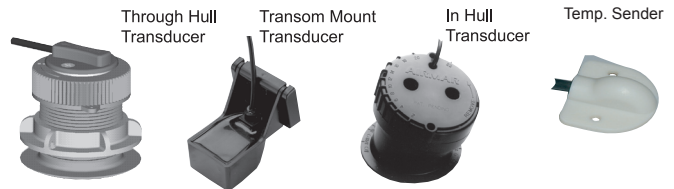

Factory #	Desc.	Style	Kit # with Transducer		
			Transom	In-Hull	Thru-Hull
DS0101	Depth Sounder	Euro Black	12850	12851	
DS0100	Depth Sounder	Euro White	12950	12951	
DS0102	Depth Sounder	Euro Beige	15050	15051	
DS0103	Depth Sounder	Euro Beige SS	15150	15151	
DS0112	Depth Sounder	Coral	13050	13051	
DS0114	Depth Sounder	Dress White	13150	13151	
DS0110	Depth Sounder	Chesapeake SS White	13850	13851	13894
DS0111	Depth Sounder	Chesapeake SS Black	13750	13751	13795
DS0100	Depth Sounder	Chesapeake White	12950	12951	
DS0101	Depth Sounder	Chesapeake Black	12850	12851	
DS0101	Depth Sounder	Professional Red	12850	12851	
DS0109	Depth Sounder	Signature Gold	14550	14551	
DS0104	Depth Sounder	Spun Silver	36150	36151	
DS0108	Depth Sounder	Regal Gold	17150	17151	

Factory #	Desc.	Style	Kit # Transom
			with Temp Sender
DS1009	Dual Temp. Depth Sounder	Dress White	13154
DS1004	Dual Temp. Depth Sounder	Chesapeake SS White	13852
DS1002	Dual Temp. Depth Sounder	Chesapeake SS Black	13752

All Faria Marine Instruments comes with a Limited Lifetime Warranty see www.faria-instruments.com for details.

P.O. Box 983 • Uncasville, CT 06382 Tel: 860-848-9271 Fax: 860-848-2704

fm-001-0073 rev a 6/2011