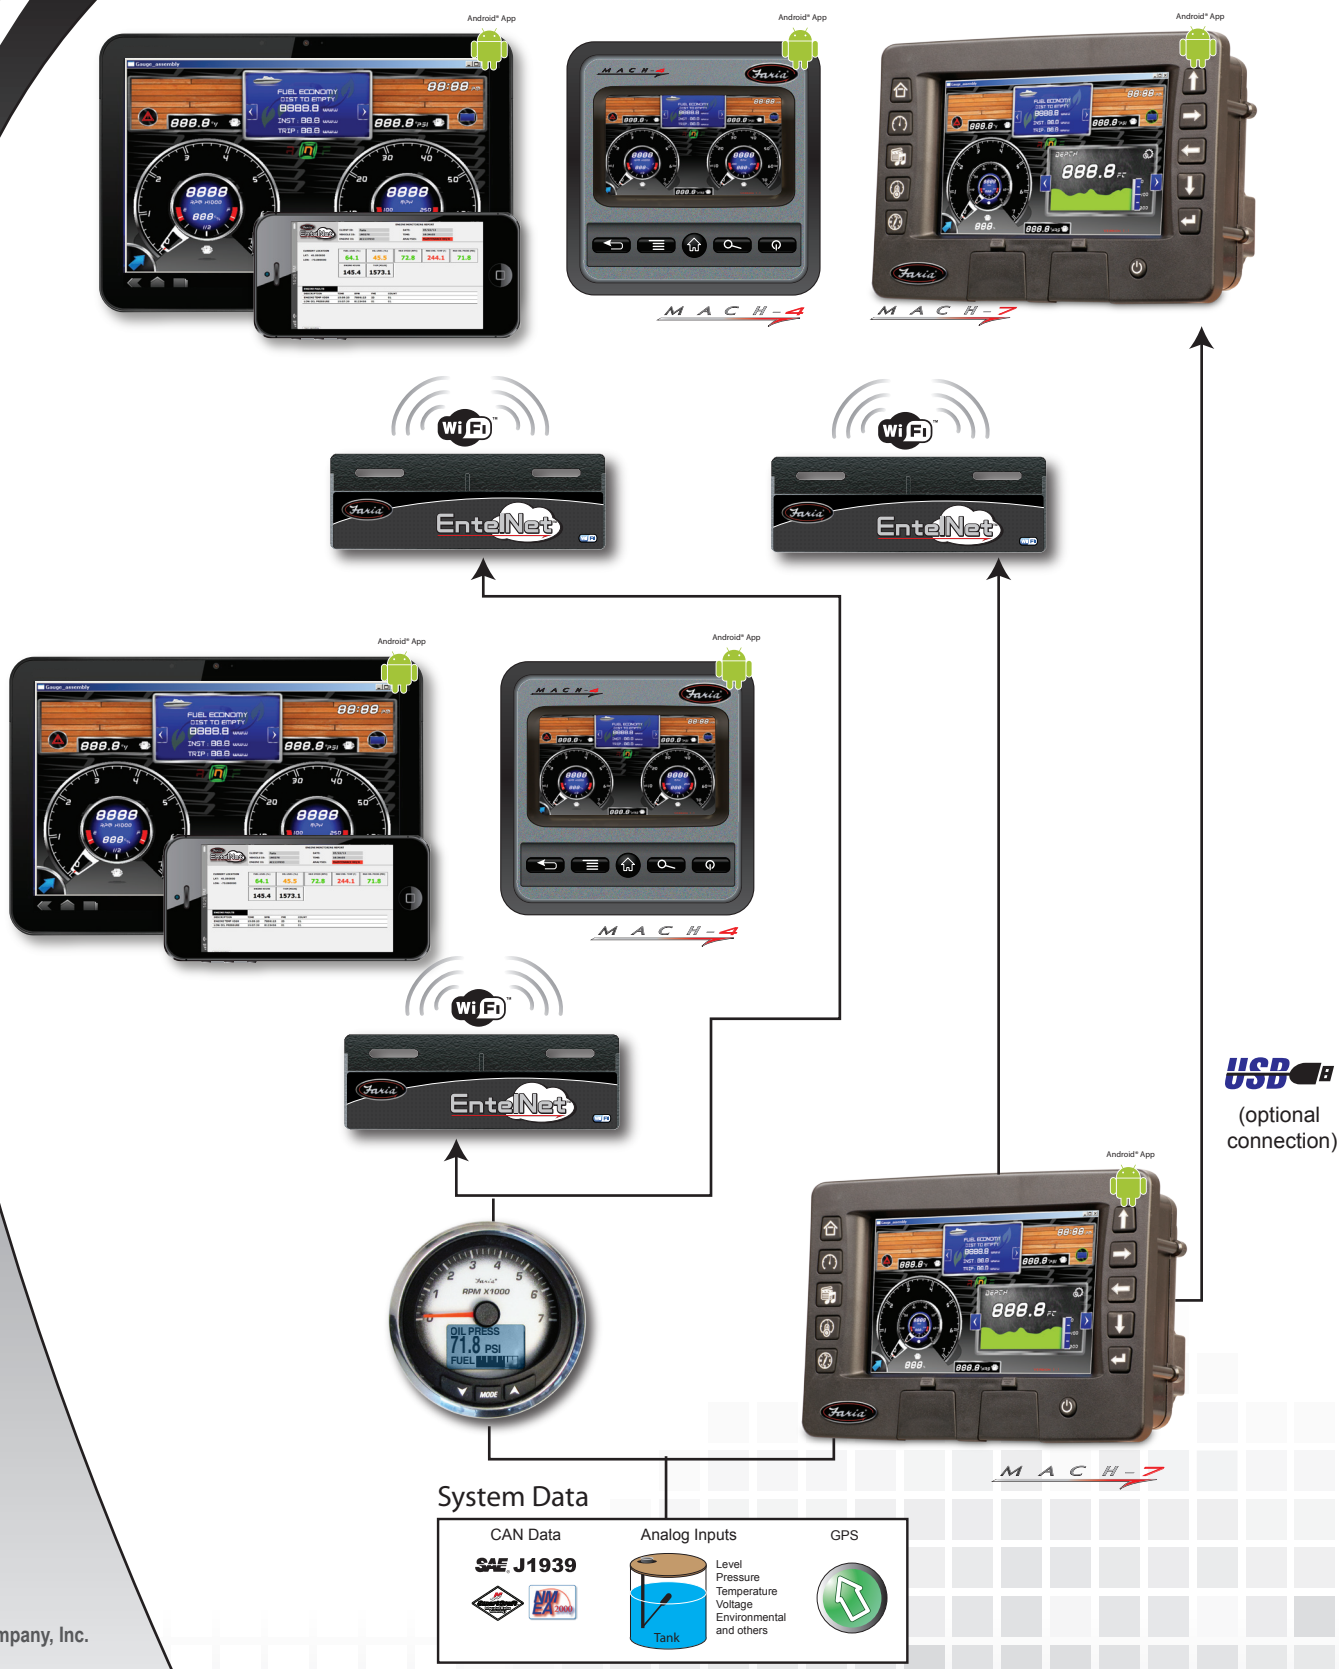

EntelNet™ Digital Screens

Faria Corporation
P. O. Box 983
Uncasville, CT 06382
860.848.9271
Fax: 860.848.2704

Beede Instrument Company, Inc.
88 Village Street
Penacook, NH 03303
603.753.6362
Toll-free: 800.451.8255
Fax: 603.753.6201

Made in the USA

fm-001-0095 rev A 01/2014

System Data

CAN Data SAE J1939 	Analog Inputs Level Pressure Temperature Voltage Environmental and others	GPS